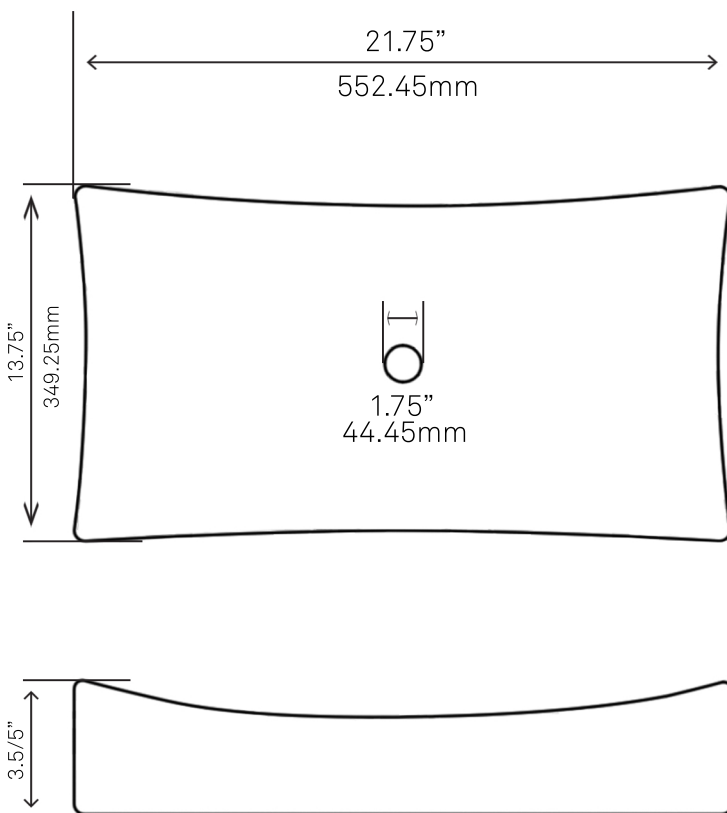

NOTES

Novatto reserves the right (1) to make changes in specifications and materials, and (2) to change or discontinue models, both without notice or obligation. Dimensions are for reference only, see www.Novatto.com for finish options and product availability.

Novatto Inc
TOLL FREE 844.404.4242
www.Novatto.com